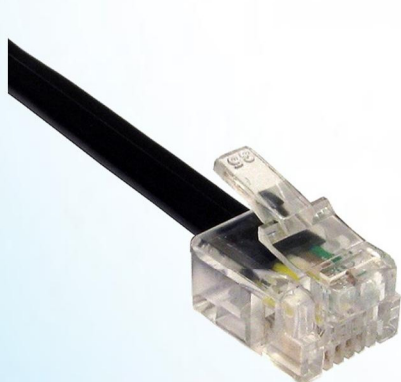

CD-4141

Heavy Duty Cash Drawer

CD-4141 - Features

- **Industrial Grade Materials.**
- **Small foot Print.**
- **Three - Position Lock with Unique Key.**
- **Slot for non-cash (Cheque) or large amount bill.**
- **Self Adjustable Bill and Coin compartments.**
- **Drawer open from any POS printer drive circuit which has RJ Interface.**
- **Security - No Screws appear outside of the drawer.**
- **Ready for OLE POS (OPOS) OCX driver.**

PLUG IN DIRECTLY TO RECEIPT PRINTER

Model	EC - CD 4141
Dimension	410 W x 416 D x 110 H in mm
Drawer	Heavy-duty metal cash drawer with telescopic guides
Casing	Steel Constructions
Tray	Max. 5 Bill and 8 Coin
Emergent Release	Emergent Release Lever on the chassis of drawer
Colour	Black
I/O Interface	24V for RJ 11 Receipt Printer Interface
Durability	4.000.000 Operations
Packaging	484 W x 482 D x 171 H in mm
Net Weight	7.0 Kgs
Gross Weight	8.5 Kgs or 18.7 lbs